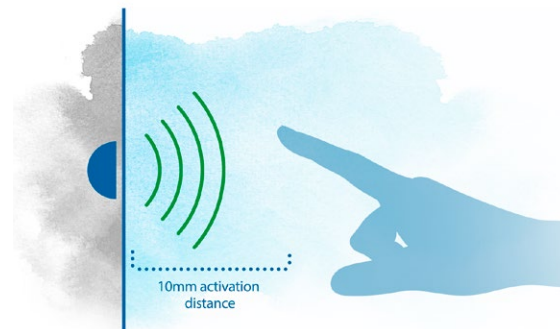

Design Options

Faceplate	Acrylic
LED Color	White

Advantages

- Antibacterial rate up to 100% as no physical contact is required
- Life span $\geq$ 3 million times
- Higher anti-interference ability by intelligent digital filtering technology
- Suitable for both existing and new installations as well as for modernization projects

Ideal for

- Residential buildings
- Commercial & public buildings
- Shopping malls
- Hotels
- Hospitals